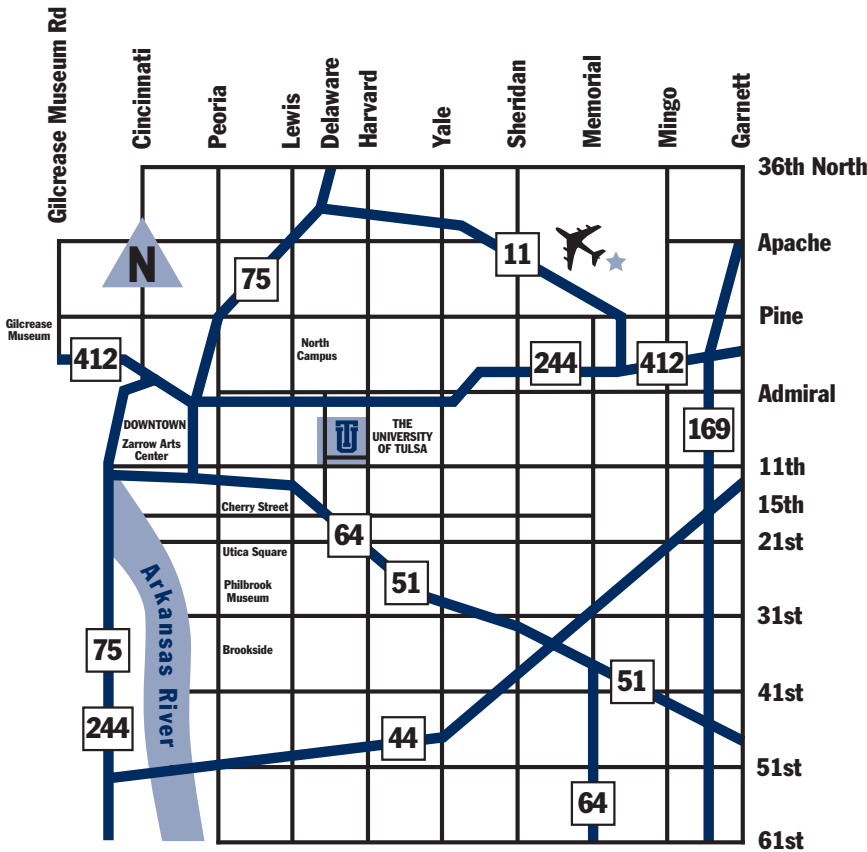

THE UNIVERSITY of TULSA Campus Map

 Photo opportunities are suggested at these locations.

TU MAIN CAMPUS

1. Albert Plaza
2. Alexander Health Center
3. Allen Chapman Student Union
4. Annex East
5. Annex West
6. Bayless Plaza
7. Boesche Legal Clinic
8. Central Plant
9. Chapman Commons
10. Chapman Hall
11. Child Development Center
12. Collins Hall/Shaw Alumni Center
13. Dietler Commons
14. Fisher Hall East
15. Hardesty Hall/Holmes Student Center
16. Harwell Hall
17. Helmerich Hall
18. Hurricane Plaza
19. Jackson Commons

20. Kendall Hall
21. Keplinger Hall
22. Law School
23. Lorton Hall
24. Lorton Performance Center
25. Mabee Legal Information Center
26. Mary K. Chapman Center
27. McClure Hall
28. McFarlin Library
29. Music Annex
30. Oliphant Hall
31. Phillips Hall
32. Rayzor Hall
33. Rogers Fountain
34. Samson Plaza
35. Sharp Memorial Chapel
36. Sharp Plaza
37. Stephenson Hall
38. True Blue Neighbors
39. Tyrrell Hall
40. University School

★ Free covered parking and airport shuttle.

FROM THE AIRPORT:

- Take Interstate 244 to the Delaware Avenue exit.
- Turn south (left) onto Delaware Avenue.
- Go to 8th Street, by the Case Tennis Center, and turn east (left).
- Go two blocks. Turn north (left) onto Tucker Drive and circle around to access visitor parking in the Westby Lot, located north of Collins Hall.
- The Office of Admission is located on the first floor of Collins Hall. Use the 8th street entrance.
- To make arrangements for a campus visit, please call 1-800-331-3050 toll free, or (918) 631-2307 locally.